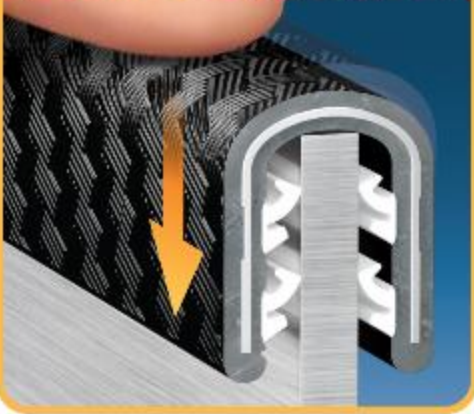

Edge Trim Plus installs easily without the need for a pneumatic hammer or rubber mallet.

EASY TO INSTALL!

Pushes on Easily with a Press of a Finger!

FLEXIBLE TONGUES BEND OUT OF THE WAY CREATING AN EFFORTLESS INSTALLATION!

Part Number Example

2 3 1
ETP B 8 X1/8

MANY APPLICATIONS

- Cars and Trucks
- Recreational Vehicles
- Marine
- Industrial
- Construction
- Transportation
- Heavy Equipment
- And Many More

EASY TO INSTALL!

HARD TO REMOVE!