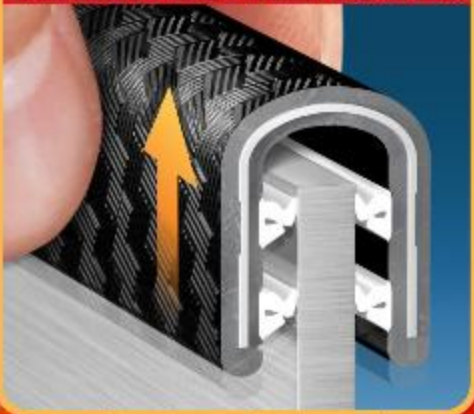

EDGE TRIM PLUS

NEW!

New!

Carbon Fiber Texture

Internal Aluminum Clips to Retain a Permanent Grip

New!

Four Custom Designed Sets of Flexible Gripping Tongues

Edge Trim Plus is a flexible PVC plastic edge trim with a brand-new gripping tongue design and aluminum clip configuration designed to provide easier installation and increased grip retention.

Edge Trim Plus installs easily without the need for a pneumatic hammer or rubber mallet.

EASY TO INSTALL!

Pushes on Easily with a Press of a Finger!

FLEXIBLE TONGUES BEND OUT OF THE WAY CREATING AN EFFORTLESS INSTALLATION!

Part Number Example

2 3 1
ETP B 8 X1/8

MANY APPLICATIONS

- Cars and Trucks
- Recreational Vehicles
- Marine
- Industrial
- Construction
- Transportation
- Heavy Equipment
- And Many More

EASY TO INSTALL!

HARD TO REMOVE!